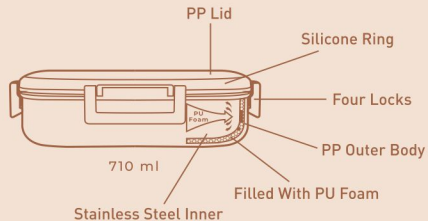

BELLY

STAINLESS STEEL LUNCH BOX

Servewell®

My Little Pony

- Purple Satin
- Electric Pink

Minions

- Deep Blue
- Yellow Daisy

Transformers

- Rich Black
- Summer Yellow

710 ml
SLB-02

Belly SS Lunch Box

Glossy Printed

710ml - MRP ₹ 849/-