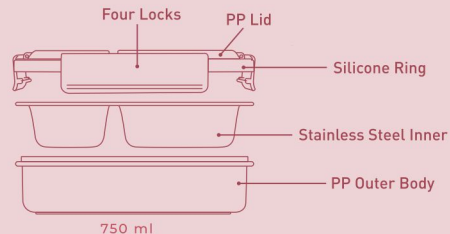

Servewell®